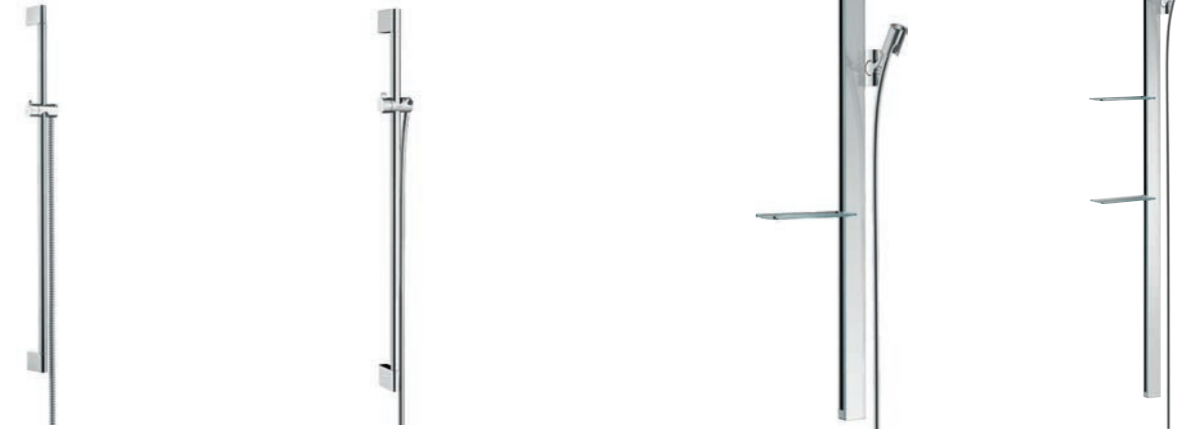

Unica® 'Crometta®
Wall bar with shower
hose
Metaflex 1.60 m
650 mm 27615-000

Unica® 'Croma
Wall bar with shower
hose
Isiflex 1.60 m
900 mm 26504-000
650 mm 26503-000

Unica® E
Wall bar with shower
hose
900 mm
27640-000, -400

Unica® E
Wall bar with shower
hose
1500 mm
27645-000