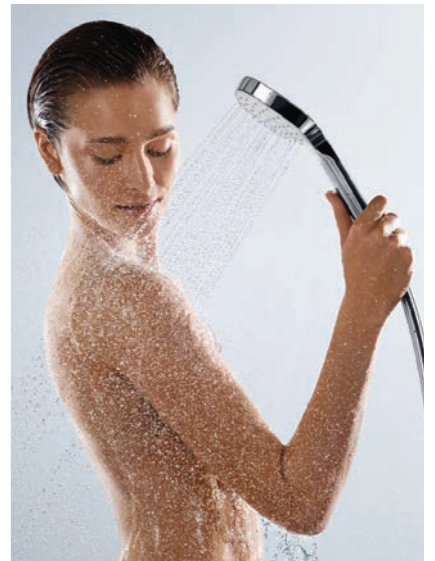

Hand Showers

Jocolino®

Croma®

Croma®