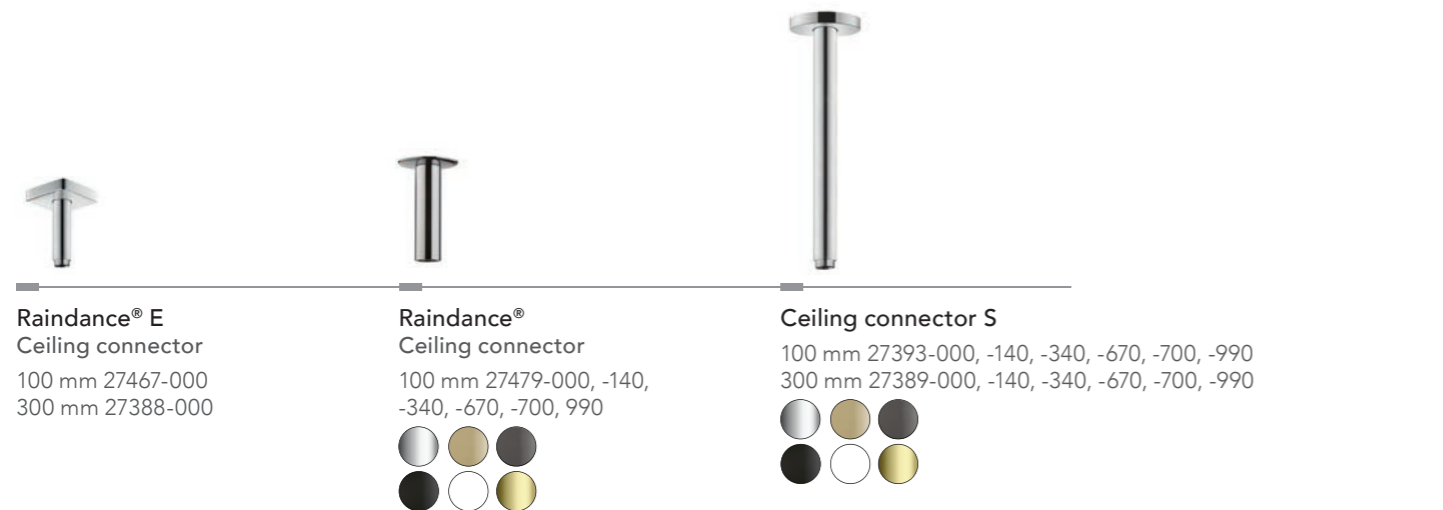

Ceiling Connectors

Raindance® E
Ceiling connector
100 mm 27467-000
300 mm 27388-000

Raindance®
Ceiling connector
100 mm 27479-000, -140,
-340, -670, -700, 990

Ceiling connector S
100 mm 27393-000, -140, -340, -670, -700, -990
300 mm 27389-000, -140, -340, -670, -700, -990