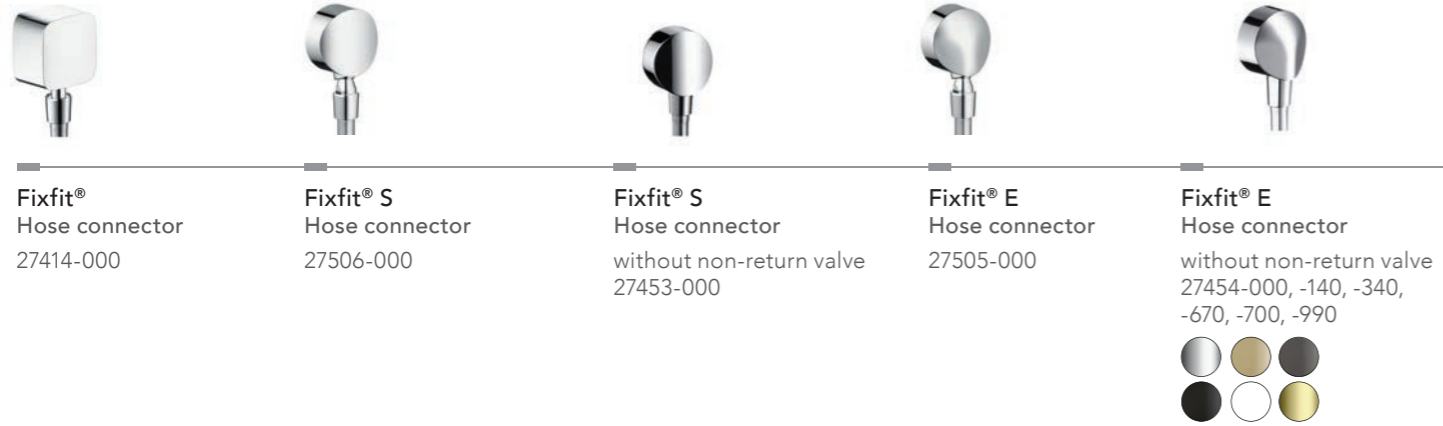

Shower Accessories

Hose Connectors

Fixfit®
Hose connector
27414-000

Fixfit® S
Hose connector
27506-000

Fixfit® S
Hose connector
without non-return valve
27453-000

Fixfit® E
Hose connector
27505-000

Fixfit® E
Hose connector
without non-return valve
27454-000, -140, -340,
-670, -700, -990