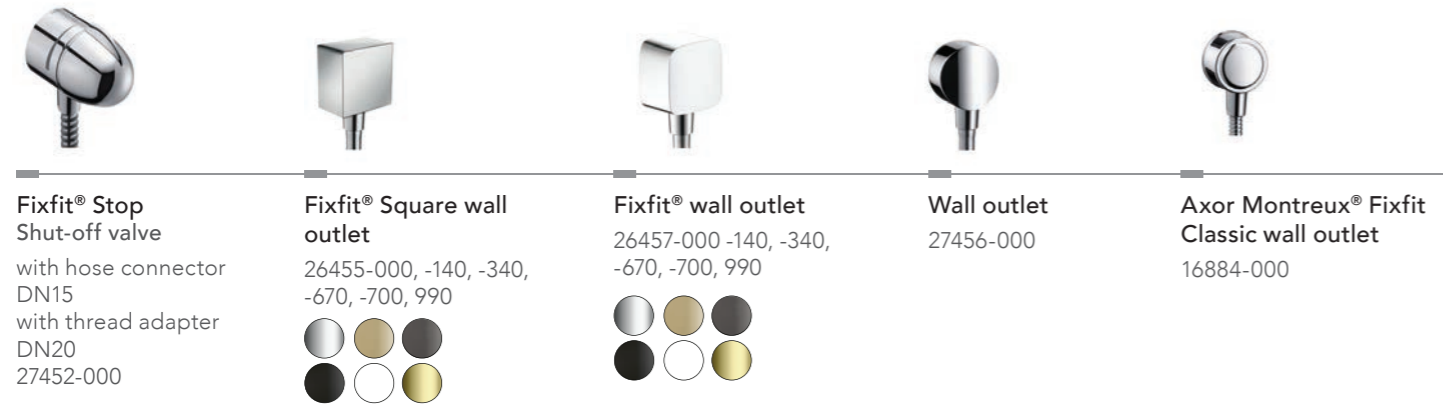

### Hose Connectors

**Fixfit®**  
Hose connector  
27414-000

**Fixfit® S**  
Hose connector  
27506-000

**Fixfit® S**  
Hose connector  
without non-return valve  
27453-000

**Fixfit® E**  
Hose connector  
27505-000

**Fixfit® E**  
Hose connector  
without non-return valve  
27454-000, -140, -340,  
-670, -700, -990

**Fixfit® Stop**  
Shut-off valve  
with hose connector  
DN15  
with thread adapter  
DN20  
27452-000