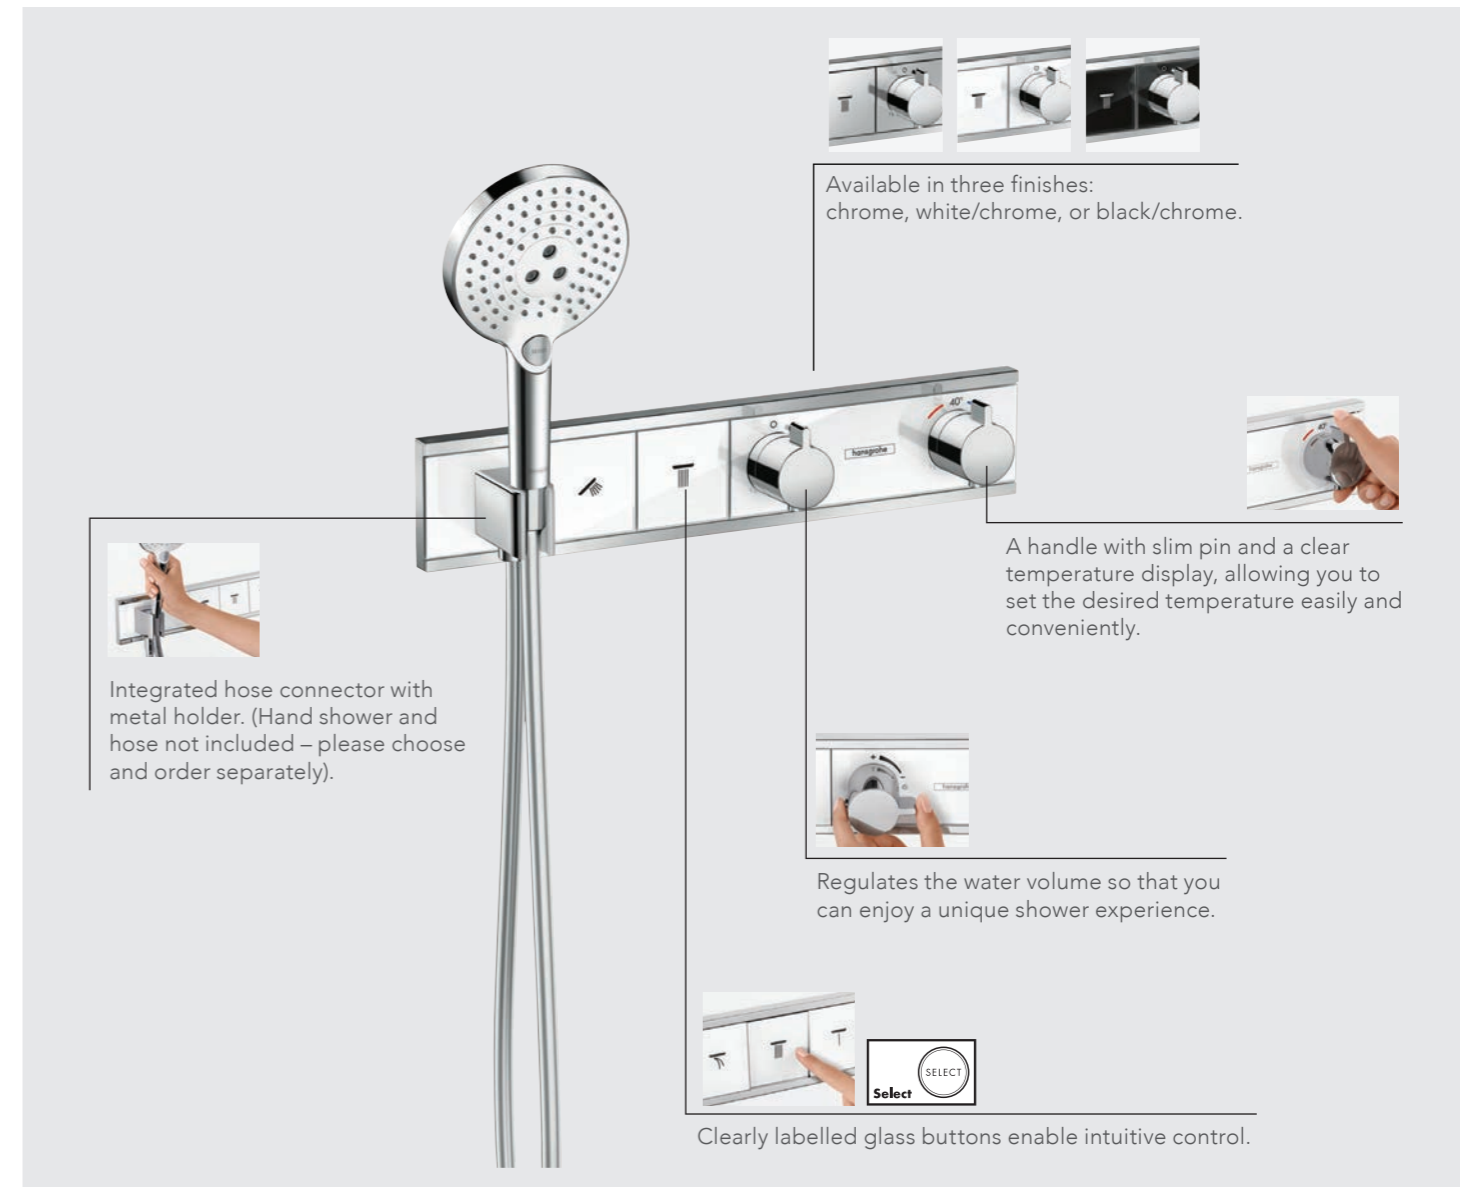

### Thermostatic mixer

**RainSelect®**  
Thermostatic mixer, for 2 functions  
15355-000, -400, -600

**RainSelect®**  
Thermostatic mixer, for 3 functions  
15356-000, -400, -600

**RainSelect®**  
Thermostatic mixer, for 4 functions  
15357-000, -400, -600