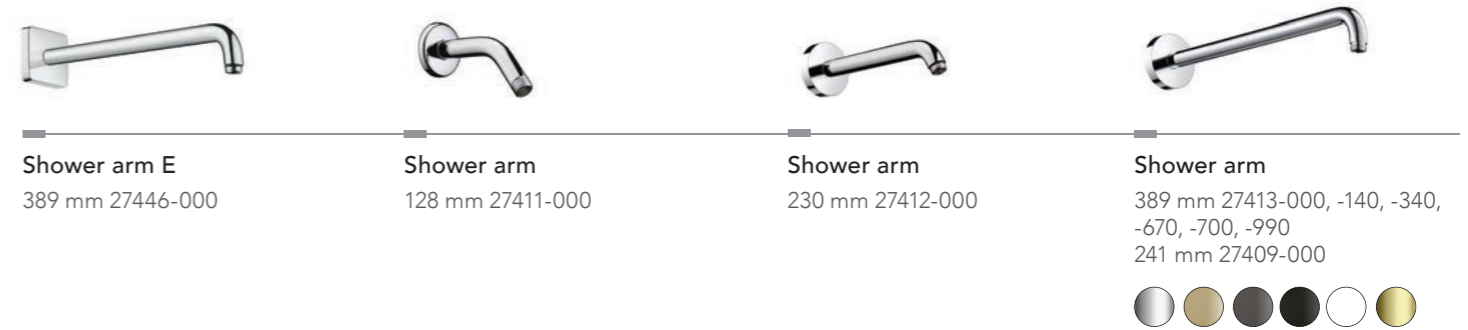

Shower Arm

Shower arm E
389 mm 27446-000

Shower arm
128 mm 27411-000

Shower arm
230 mm 27412-000

Shower arm
389 mm 27413-000, -140, -340,
-670, -700, -990
241 mm 27409-000