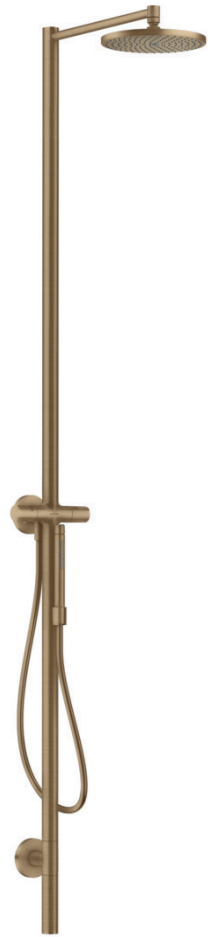

Bath mixer,
with lever handle
10414-000
with pin handle
10416-000

Rim mounted thermostatic bath
mixer
10480-000

Bath spout
10410-000

Shower

Shower mixer,
with lever handle
10665-000
with pin handle
10611-000

Shower mixer,
with pin handle
10616-000
with lever handle
10614-000

Thermostat mixer,
with shut-off valve
10700-000

Thermostat mixer
10710-000
High-flow thermostat mixer
10715-000

Valve

Shower System

Shower column with overhead shower 240, brushed bronze
12670-140

Shower column with thermostat and overhead shower 240
12672-000

Overhead shower, 240 mm
28494-000
Shower arm, 389 mm
27413-000

Shower holder
27515-000

Porter unit
12626-000

Wall outlet
27451-000

Shower set, with 2jet hand shower
27980-000
With 1jet hand shower (Not shown)
27983-000

Shower bar
27830-000

Hand shower, with 2jet
28532-000
With 1jet (Not shown)
10531-000

Shower hose 1.25 m
28282-000
Shower hose 1.60 m
28286-000
Shower hose 2.00 m
28284-000

Basin

Basin mixer 140 with free-flow waste
12112-000