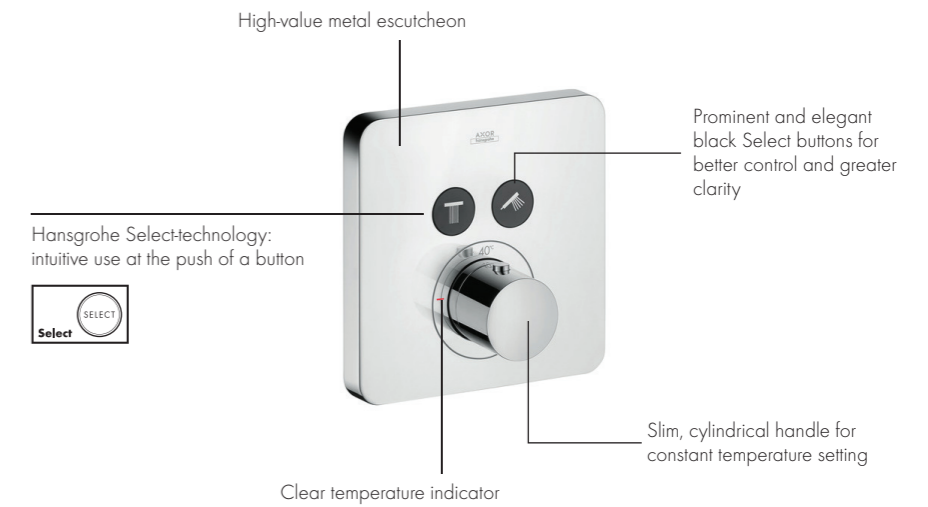

Shut-off valve
38976-000

Shut-off /diverter valve
Trio®/Quattro®
38933-000

Shower / support

Wall outlet, with shut-off valve
38882-000

Shower set
27987-000

Shower Bar
27989-000

Axor ShowerSelect thermostatic mixers

The Axor ShowerSelect thermostats turn showering into pure pleasure. The Select technology lets you easily switch the water on and off or choose the spray type you prefer - quite easily at the touch of a button. Thanks to thermostatic technology, the water temperature stays constant even when the water pressures fluctuate. An effective protection against a hot or cold shock. Incidentally, the Axor ShowerSelect thermostats come in three design styles (soft, square and round), which means they can be fitted in every bathroom and can be combined with the majority of the Axor Collections.