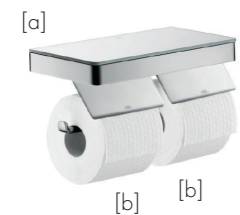

Triple function: Shelf 300 mm with two roll holders. 2 adapter sets are required. One roll holder is installed mirror-inverted.

1. Please order:
- a. 42838000 + 2 sets 42870000
  - b. 42836000