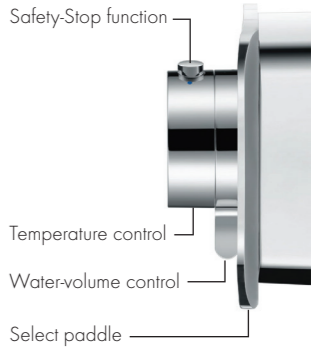

Basin

Wall mounted basin mixer
48112-000

Bidet mixer
48210-000

Bidet

Ease of use

With Axor One, all functions are reduced to a central control element that intuitively controls all outlets. Underlying this is the user-friendly Select technology, which is operated by tapping rather than turning. The Select paddles can be mechanically and thereby very precisely controlled.

Adjusting the temperature:
The temperature can be precisely controlled with the large, cylindrical handle. The Safety-Stop function limits the temperature to 40°C, and the maximum temperature can be pre-adjusted.

Intuitive operation:
Large symbols indicate which paddle controls which outlet. Every finish set comes with a range of different symbols that can be simply clipped in once the shower has been assembled.

Controlling the volume of water:
Depending on the flow rate and installation situation, the amount of water can be steadily reduced by up to 50% with the water-volume control.

Controlling the outlets
The water can be comfortably turned on and off using the large Select paddles. They can be operated with a tap of a finger, hand or even elbow. The outlets can be activated separately or at the same times.

Thermostatic module

Bath

Shower system

Valve