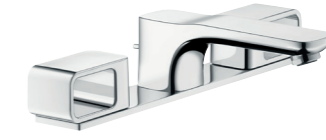

Rim mounted bath mixer
11436-000*