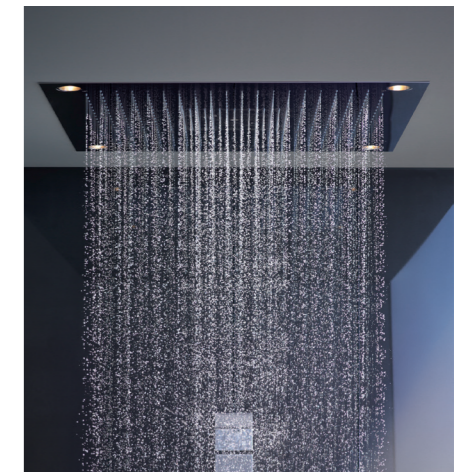

Shoulder shower 110 x 110 mm
12596-000

Shower module, 120 x 120 mm
28491-000
Installation aid for installation as
overhead shower
28470-180

Body shower
28464-000

Body shower
28469-000

Hand shower 120 3jet
26050-000
EcoSmart
26051-000