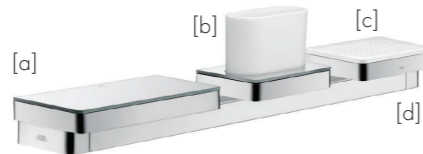

- Please order:
- a. 42838000 + 2 sets 42870000
 - b. 42836000

Everything is ready to hand and in one place: multi-functional combination of rail and shelf 300 mm, toothbrush tumbler and soap dish/shelf 150 mm. 4 adapter sets are required.