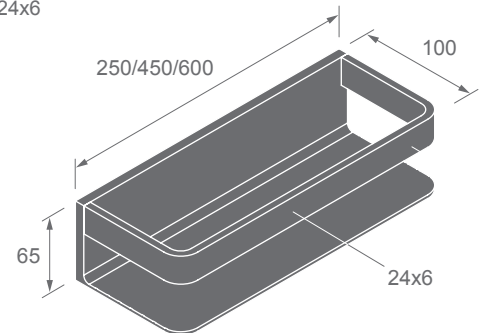

Dimensions
in millimeters

ZP32 SERIES

Finishes:

F21, F91~F102,
F91T~ F108T, C02,
C04, C05

ZP32-20

Towel bar

C02

F21