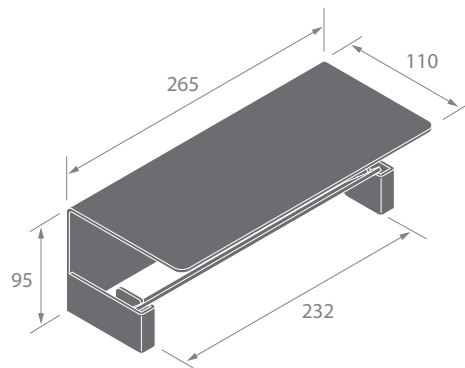

MS SERIES

Dimensions
in millimeters

MS-019