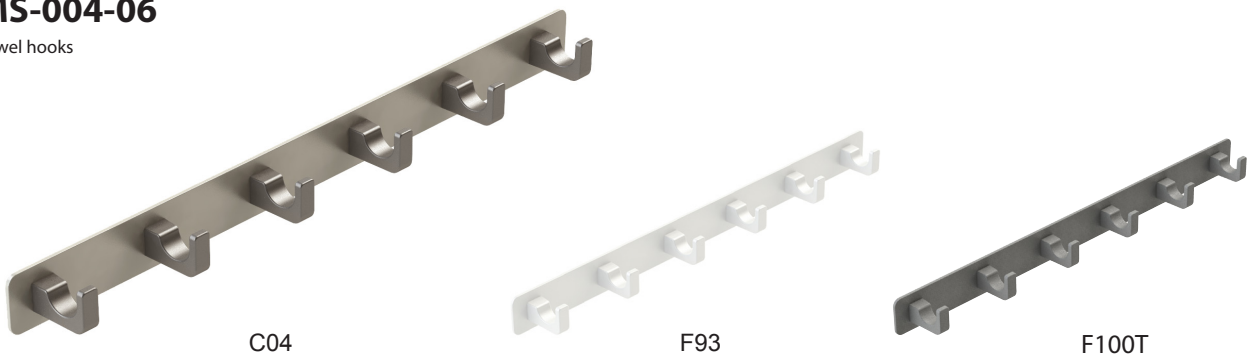

F93

F100T

MS-004-06

Towel hooks

C04