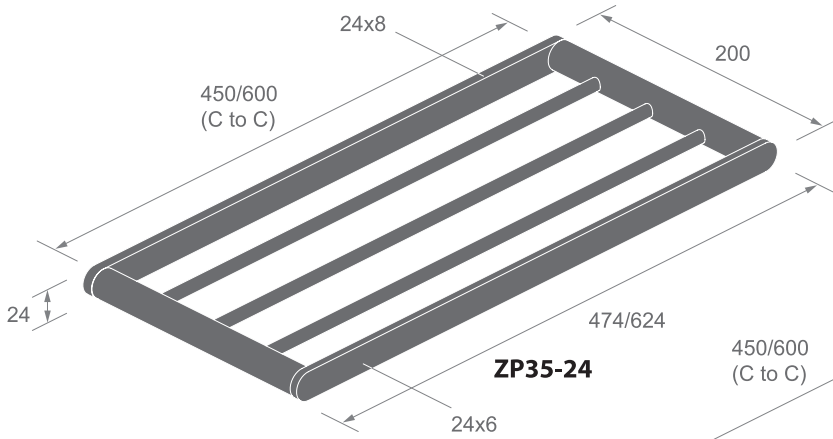

Dimensions
in millimeters

ZP33 SERIES

Finishes:

F21, F91~F102,
F91T~ F108T,
PVD (by request)

ZP33-20

Towel bar

F93

F21