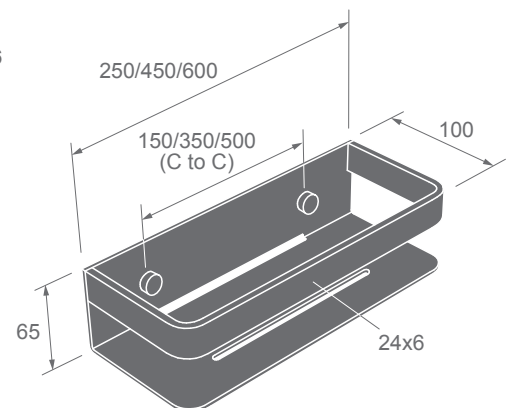

Dimensions
in millimeters

ZP32 SERIES

Finishes:

F21, F91~F102,
F91T~ F108T, C02,
C04, C05

ZP32-20

Towel bar

C02

F21