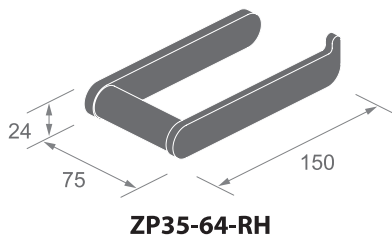

Dimensions
in millimeters

ZP33 SERIES

Finishes:

F21, F91~F102,
F91T~ F108T,
PVD (by request)

ZP33-20

Towel bar

F93

F21