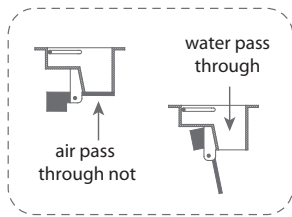

Stainless steel cover

Stainless steel dom-grid

Solid brass drain core

Stainless steel drain body