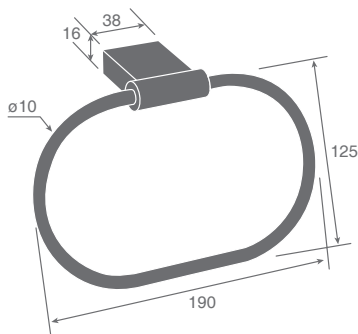

ZP15-80

Single robe hook

F21

ZP15-81

Double robe hook

F21

ZP15 SERIES

Dimensions
in millimeters