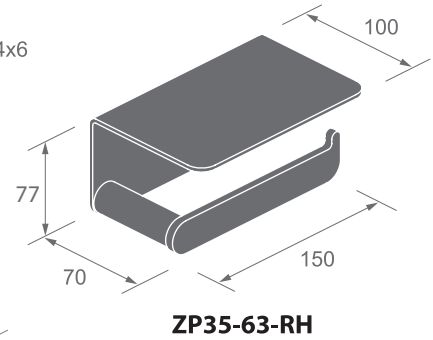

Dimensions
in millimeters

ZP33 SERIES

Finishes:

F21, F91~F102,
F91T~ F108T,
PVD (by request)

ZP33-20

Towel bar

F93

F21