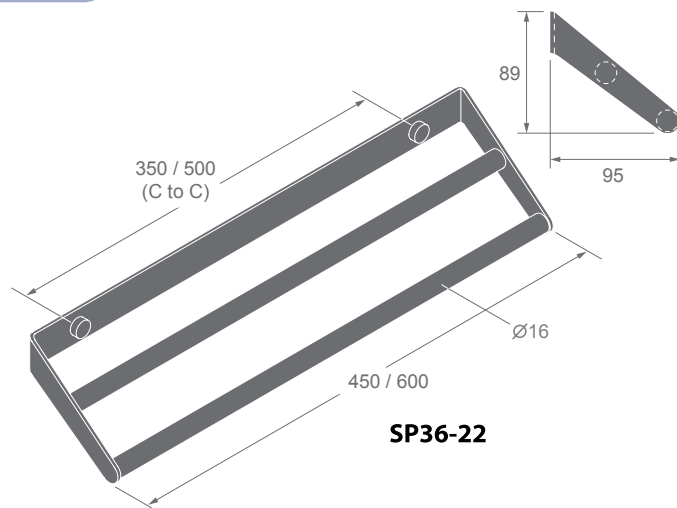

SP36-40

Towel ring

F97

SP36-63

Toilet paper holder

F97

SP36-64

Toilet paper holder

F97

SP36-80

Single robe hook

F97

**SP36
SERIES**

Dimensions
in millimeters