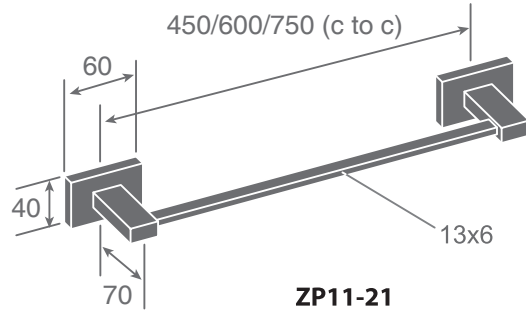

Double robe hook

F21

ZP11 SERIES

Dimensions
in millimeters

ZP06 SERIES

Finishes:

F21, F91~F102,
F91T~ F108T

ZP06-20