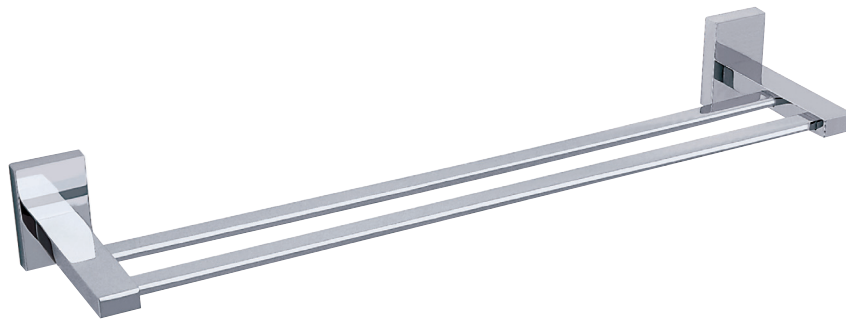

ZP12-22

Double towel bar