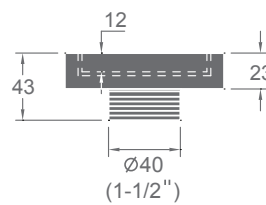

MS SERIES

Dimensions
in millimeters

MS-022