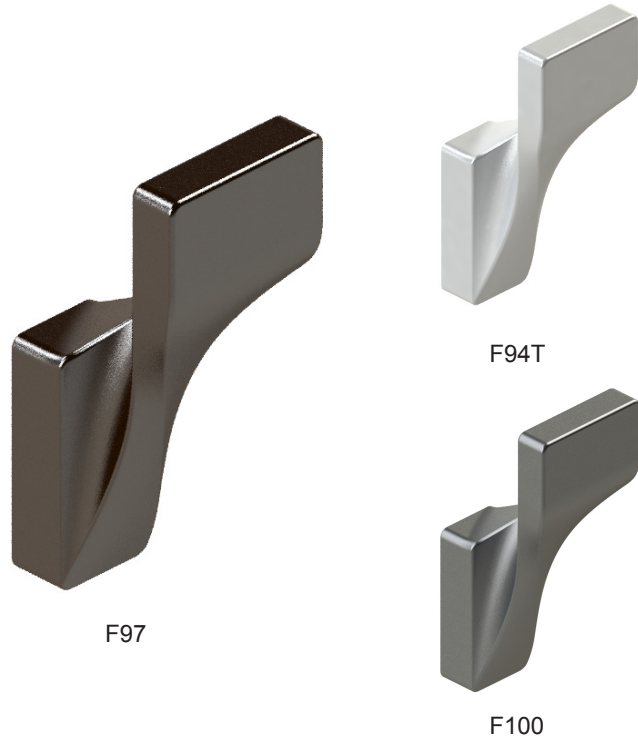

Dimensions
in millimeters

MS-022

MS-023

Single Robe Hook

Finishes:
F91~F102, F91T~F108T,

MS-023

MS-023

MS-024

Single Robe Hook

Finishes:
F21, F91~F102,
F91T~F108T,

MS-024

MS-024

MS-025

NEW

Double Robe Hook

Finishes: