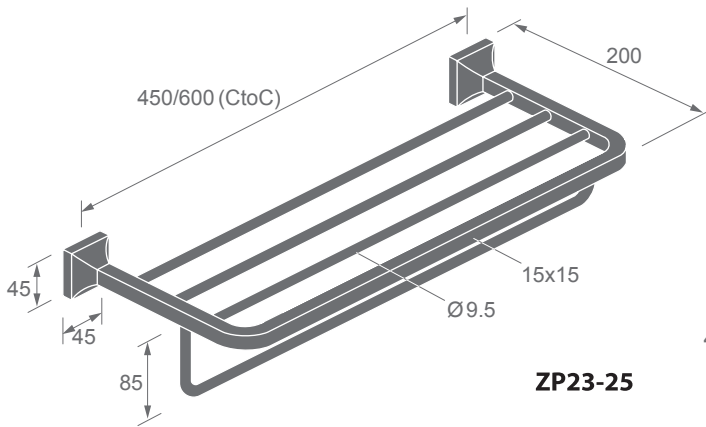

Single robe hook

F21

ZP23-83

Single robe hook

F21

ZP23 SERIES

Dimensions
in millimeters

ZP23-24