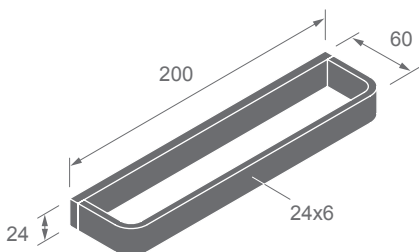

Dimensions
in millimeters

ZP32 SERIES

Finishes:

F21, F91~F102,
F91T~ F108T, C02,
C04, C05

ZP32-20

Towel bar

C02

F21