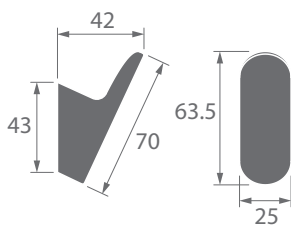

MS-024

Single Robe Hook

Finishes:
F21, F91~F102,
F91T~F108T,

MS-024