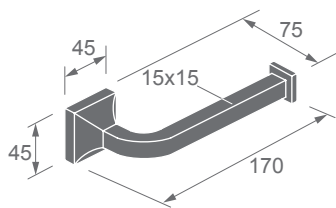

ZP23-64-RH