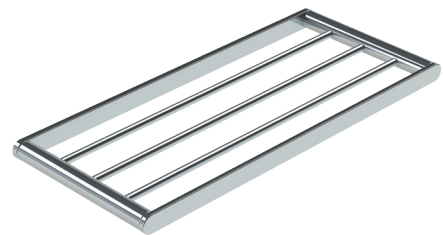

ZP35 SERIES

Finishes:

F21, F91~F102,
F91T~ F108T

ZP35-40

Towel ring

ZP35-20

Towel bar

ZP35-24

Towel rack

F21

ZP35-26

Towel rack with towel bar