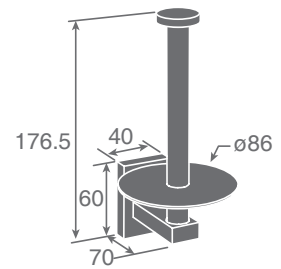

ZP12 SERIES

Dimensions
in millimeters