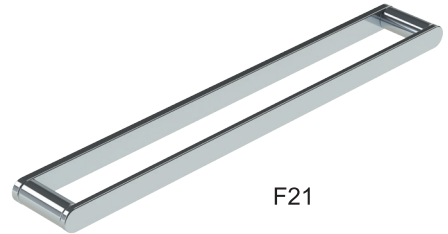

F100T

F21

ZP35-20

Towel bar

F100T

F21

ZP35-24

Towel rack