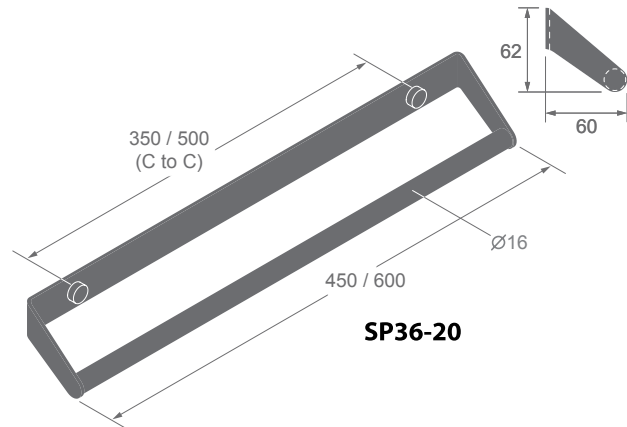

SP36-40

Towel ring

F97

SP36-63

Toilet paper holder

F97

SP36-64

Toilet paper holder

F97

SP36-80

Single robe hook

F97

**SP36
SERIES**

Dimensions
in millimeters