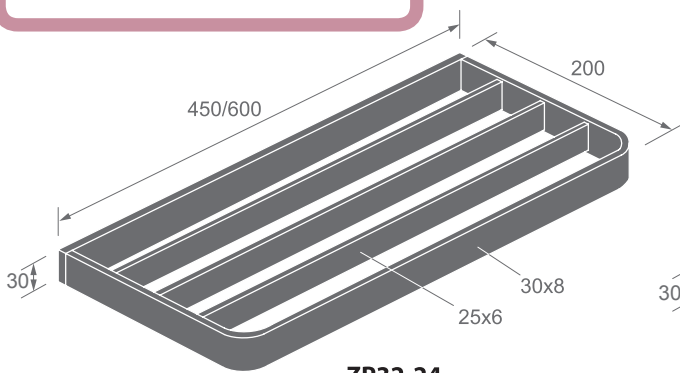

Toilet paper holder

F21

ZP32-83

Single robe hook

F21

ZP32 SERIES

Dimensions
in millimeters

ZP32-20