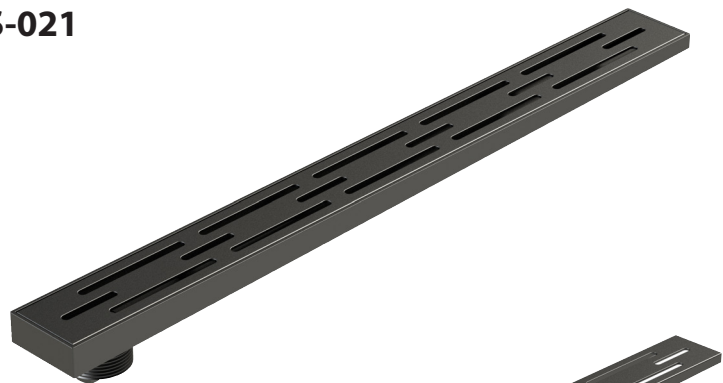

Stainless steel cover

Stainless steel dom-grid

Solid brass drain core

Stainless steel drain body

F97

MS SERIES

Dimensions
in millimeters

MS-020