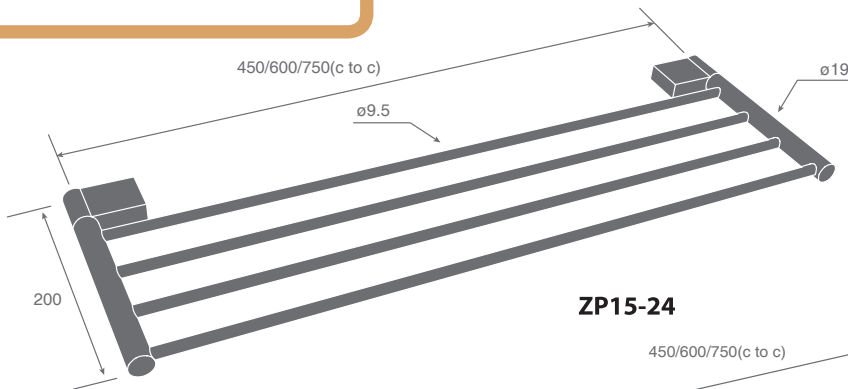

ZP15-80

Single robe hook

F21

ZP15-81

Double robe hook

F21

ZP15 SERIES

Dimensions
in millimeters