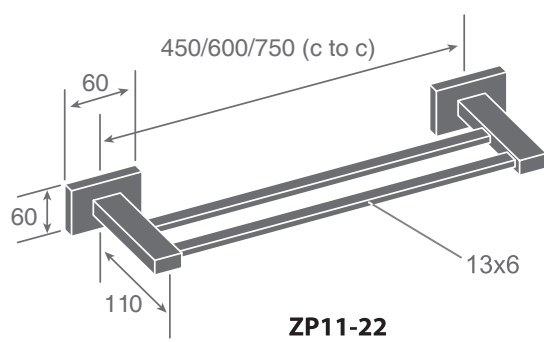

Double robe hook

F21

ZP11 SERIES

Dimensions
in millimeters

ZP06 SERIES

Finishes:

F21, F91~F102,
F91T~ F108T

ZP06-20