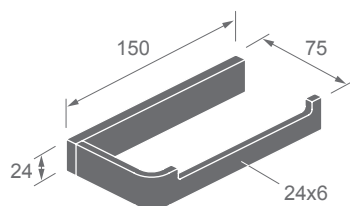

Dimensions
in millimeters

ZP32 SERIES

Finishes:

F21, F91~F102,
F91T~ F108T, C02,
C04, C05

ZP32-20

Towel bar

C02

F21