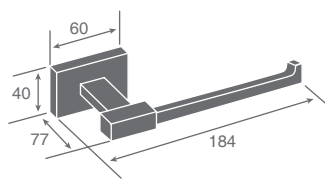

Double robe hook

F21

ZP11 SERIES

Dimensions
in millimeters

ZP06 SERIES

Finishes:

F21, F91~F102,
F91T~ F108T

ZP06-20