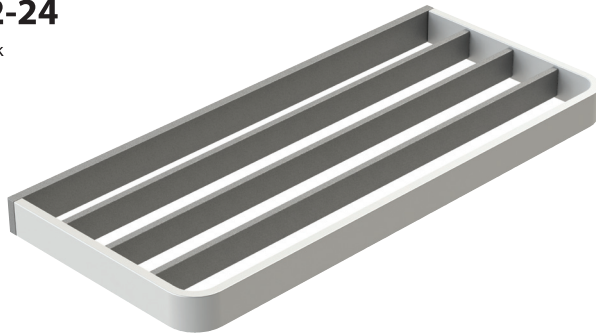

ZP32-24

Towel rack

C02