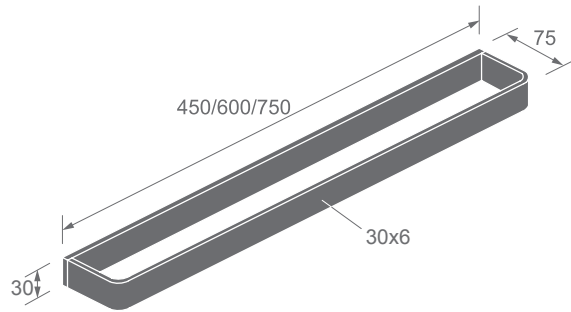

Toilet paper holder

F21

ZP32-83

Single robe hook

F21

ZP32 SERIES

Dimensions
in millimeters

ZP32-20