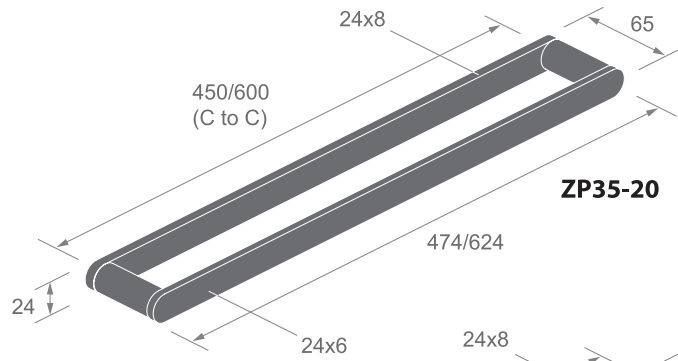

Dimensions
in millimeters

ZP33 SERIES

Finishes:

F21, F91~F102,
F91T~ F108T,
PVD (by request)

ZP33-20

Towel bar

F93

F21