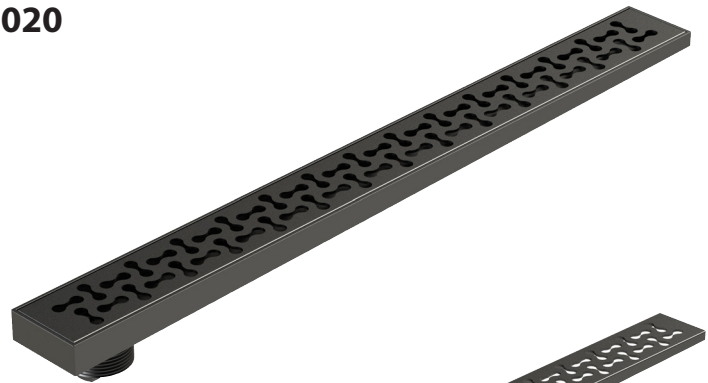

MS SERIES

Dimensions
in millimeters

MS-019

MS-020

Linear Floor Drain

Finishes:
F24, F91~F102,
F91T~F108T

MS-020

Stainless steel cover