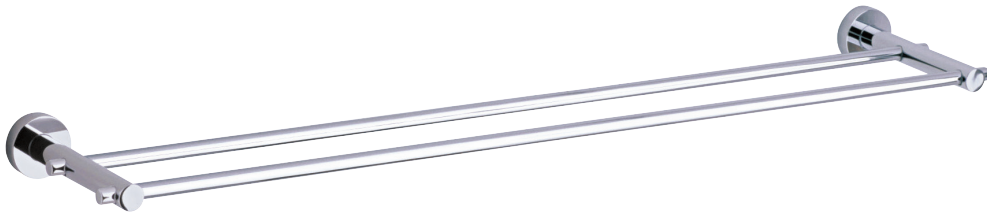

ZP06-22

Double towel bar

F21