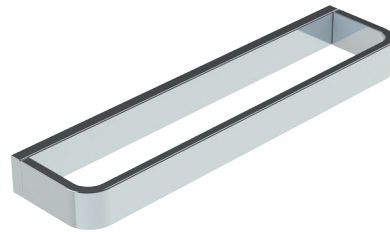

ZP33-31S

Shelf holder
(Stainless steel)

F302

ZP33-40

Towel ring

F93

F21

ZP33-64-RH