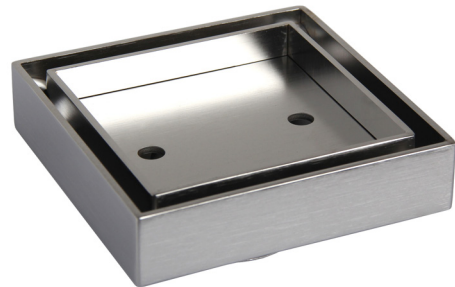

MS-022

Floor Drain

Finishes:
F24, F91~F102,
F91T~F108T

MS-022

F24

MS SERIES

Dimensions
in millimeters