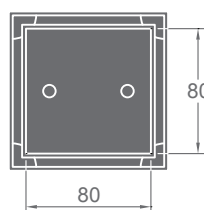

MS SERIES

Dimensions
in millimeters

MS-022