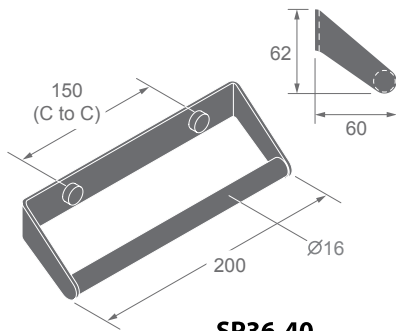

Single robe hook

F97

**SP36
SERIES**

Dimensions
in millimeters

SP36-24

SP36-30

SP36-31

SP36-40