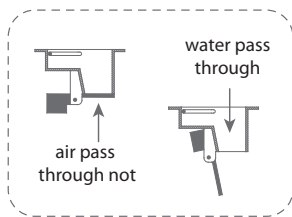

Stainless steel cover

Stainless steel dom-grid

Solid brass drain core

Stainless steel drain body