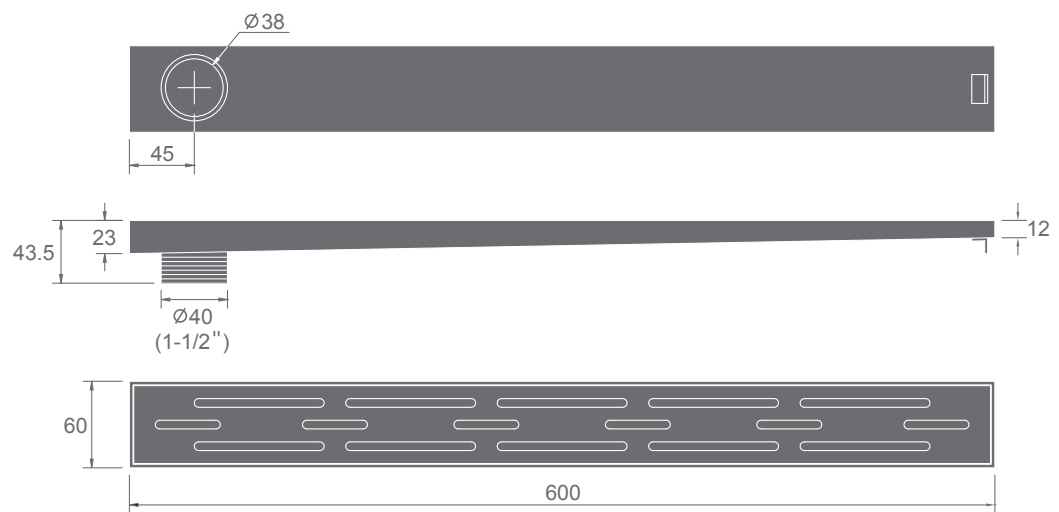

Stainless steel cover

Stainless steel dom-grid

Solid brass drain core

Stainless steel drain body

F97

MS SERIES

Dimensions
in millimeters

MS-020