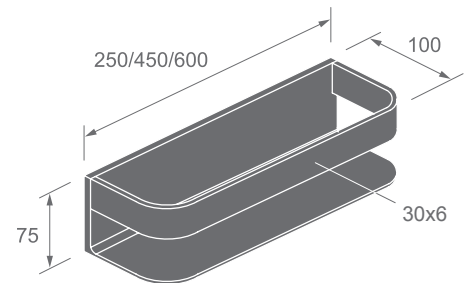

ZP32 SERIES

Dimensions
in millimeters

ZP32-31