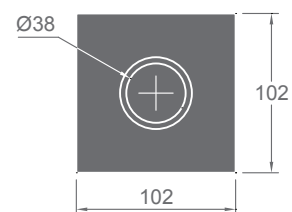

MS SERIES

Dimensions
in millimeters

MS-022