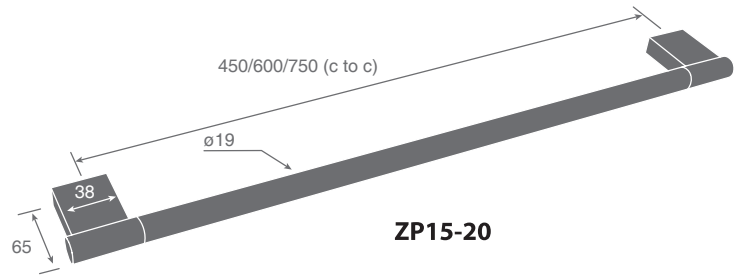

ZP15-80

Single robe hook

F21

ZP15-81

Double robe hook

F21

ZP15 SERIES

Dimensions
in millimeters