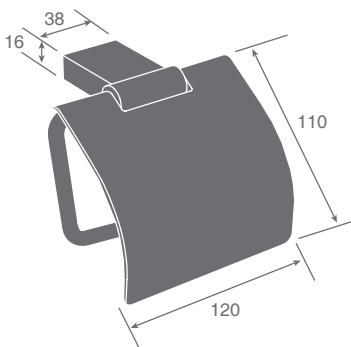

ZP15-80

Single robe hook

F21

ZP15-81

Double robe hook

F21

ZP15 SERIES

Dimensions
in millimeters