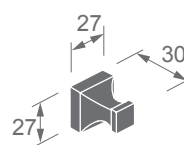

ZP23 SERIES

Dimensions
in millimeters

ZP23-80

ZP23-83