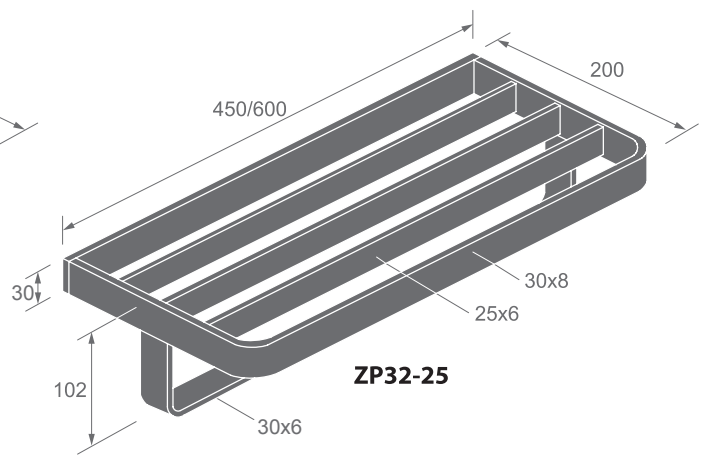

ZP32 SERIES

Dimensions
in millimeters

ZP32-25