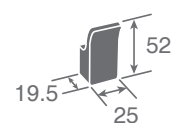

ZP12 SERIES

Dimensions
in millimeters