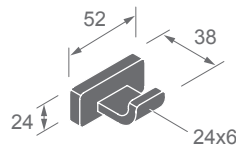

Dimensions
in millimeters

ZP32 SERIES

Finishes:

F21, F91~F102,
F91T~ F108T, C02,
C04, C05

ZP32-20

Towel bar

C02

F21