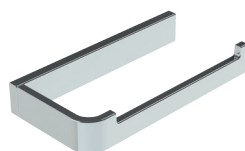

ZP33-31

Shelf holder

ZP33-31S

Shelf holder
(Stainless steel)

ZP33-40

Towel ring

F21

ZP33-64-RH

Toilet paper holder

F21

ZP33-80

Single robe hook

F21