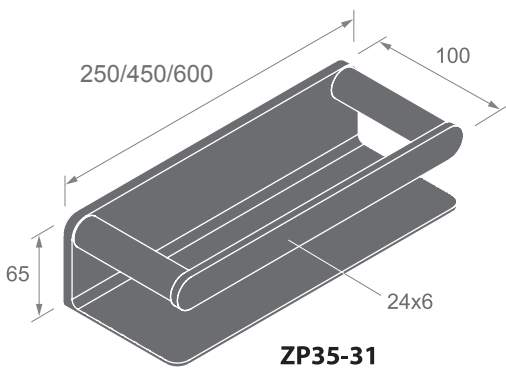

Dimensions
in millimeters

ZP33 SERIES

Finishes:

F21, F91~F102,
F91T~ F108T,
PVD (by request)

ZP33-20

Towel bar

F93

F21