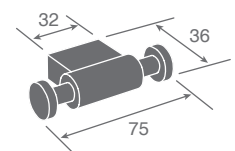

ZP15-80

Single robe hook

F21

ZP15-81

Double robe hook

F21

ZP15 SERIES

Dimensions
in millimeters