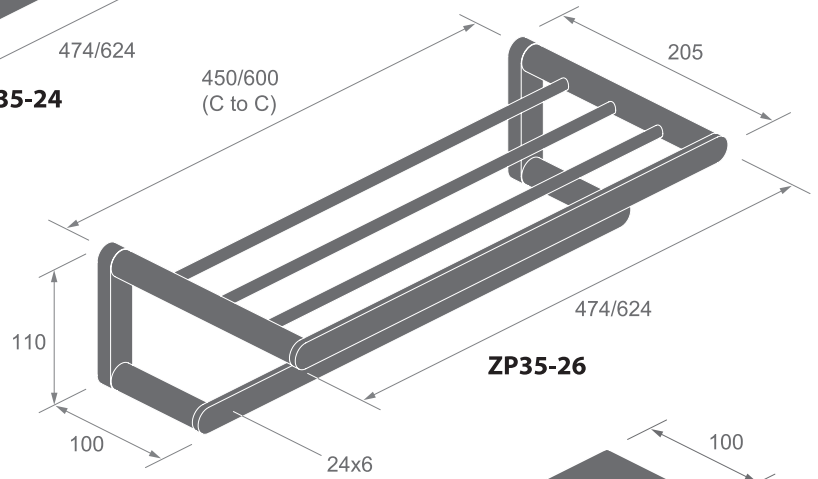

Dimensions
in millimeters

ZP33 SERIES

Finishes:

F21, F91~F102,
F91T~ F108T,
PVD (by request)

ZP33-20

Towel bar

F93

F21