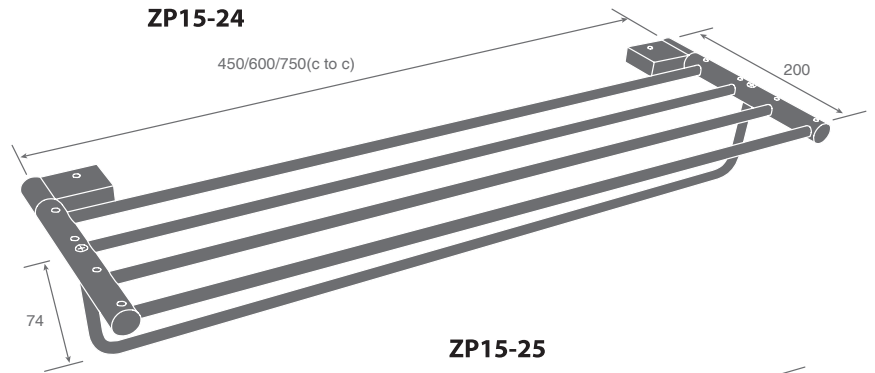

ZP15-80

Single robe hook

F21

ZP15-81

Double robe hook

F21

ZP15 SERIES

Dimensions
in millimeters