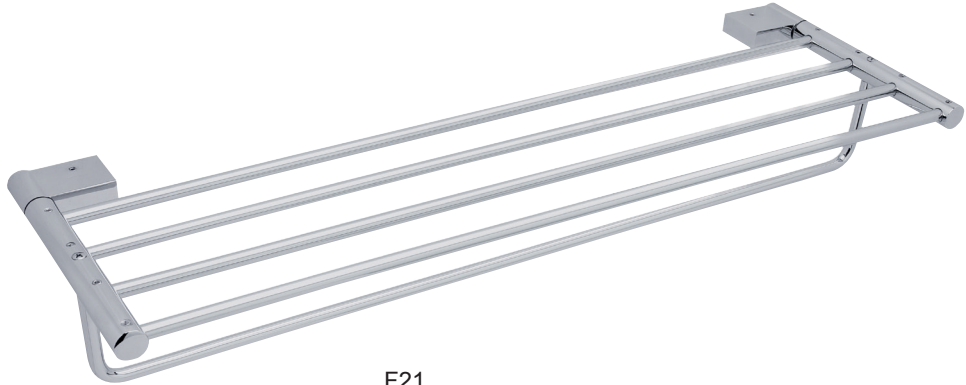

ZP15-25

Towel rack with towel bar