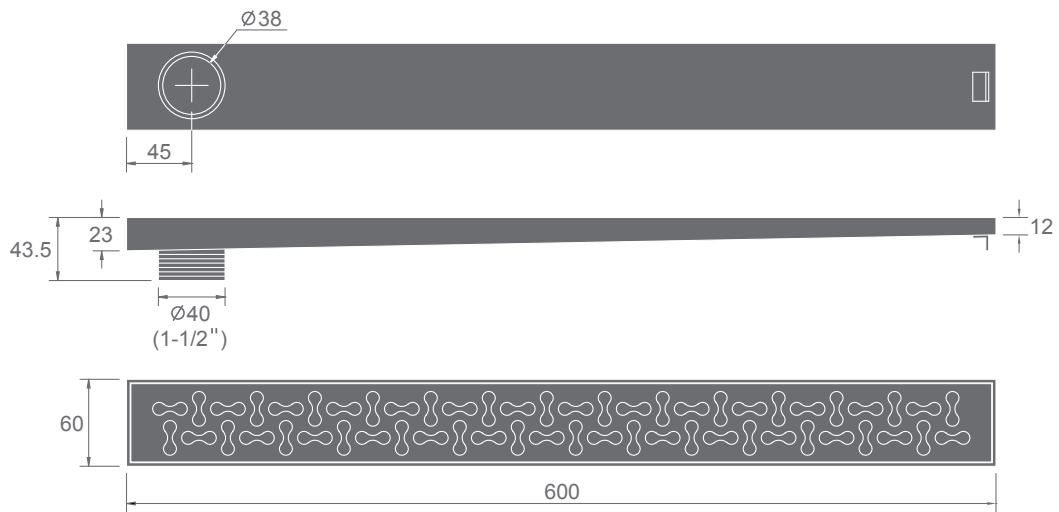

Stainless steel cover

Stainless steel dom-grid

Solid brass drain core

Stainless steel drain body

F97

MS SERIES

Dimensions
in millimeters

MS-020