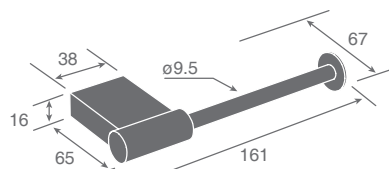

ZP15-80

Single robe hook

F21

ZP15-81

Double robe hook

F21

ZP15 SERIES

Dimensions
in millimeters