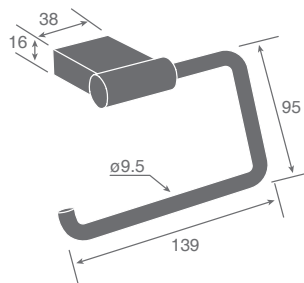

ZP15-80

Single robe hook

F21

ZP15-81

Double robe hook

F21

ZP15 SERIES

Dimensions
in millimeters