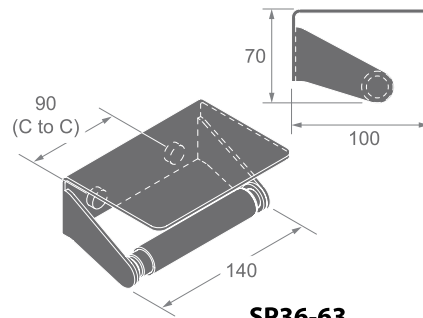

Single robe hook

F97

**SP36
SERIES**

Dimensions
in millimeters

SP36-24

SP36-30

SP36-31

SP36-40