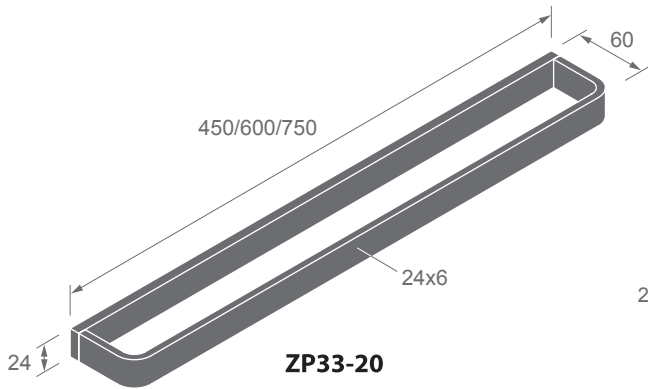

Dimensions
in millimeters

ZP32 SERIES

Finishes:

F21, F91~F102,
F91T~ F108T, C02,
C04, C05

ZP32-20

Towel bar

C02

F21