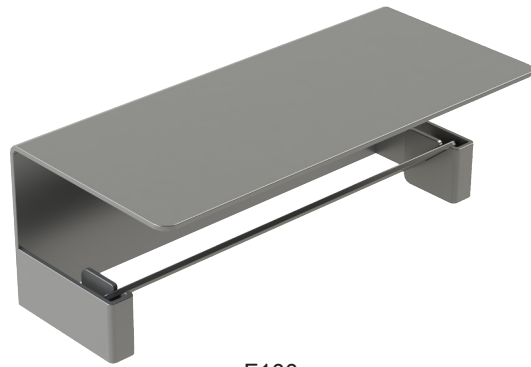

MS-019

Towel Paper Holder

Finishes:
F91~F102, F91T~F108T

MS-019

F100