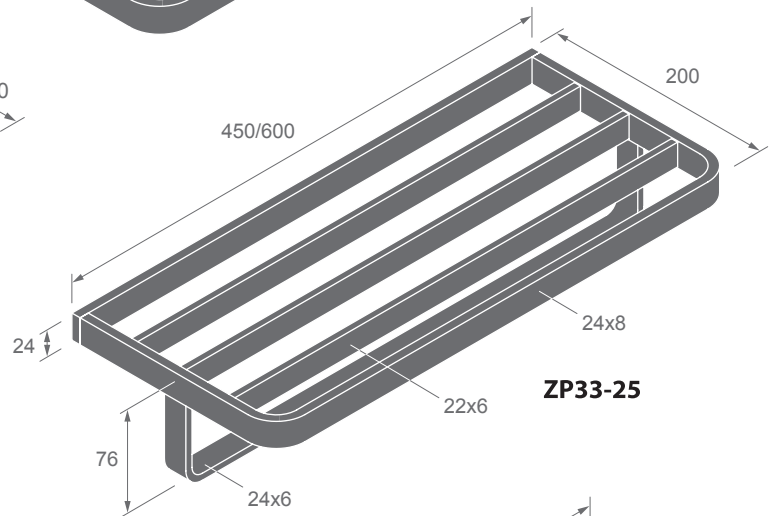

Dimensions
in millimeters

ZP32 SERIES

Finishes:

F21, F91~F102,
F91T~ F108T, C02,
C04, C05

ZP32-20

Towel bar

C02

F21