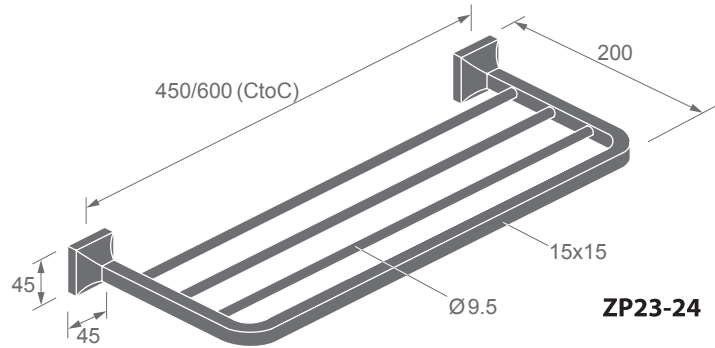

Single robe hook

F21

ZP23-83

Single robe hook

F21

ZP23 SERIES

Dimensions
in millimeters

ZP23-24