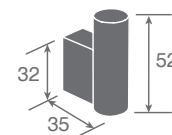

ZP15-80

Single robe hook

F21

ZP15-81

Double robe hook

F21

ZP15 SERIES

Dimensions
in millimeters