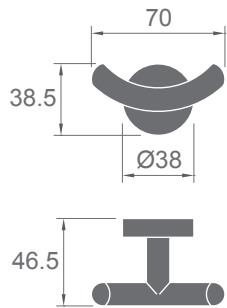

MS-025

NEW

Double Robe Hook

Finishes:

F21, F91~F102, F91T~F108T,
PVD (by request)

MS-025