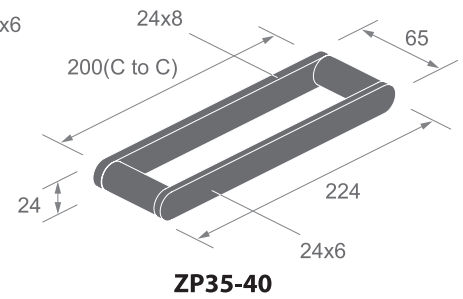

Dimensions
in millimeters

ZP33 SERIES

Finishes:

F21, F91~F102,
F91T~ F108T,
PVD (by request)

ZP33-20

Towel bar

F93

F21