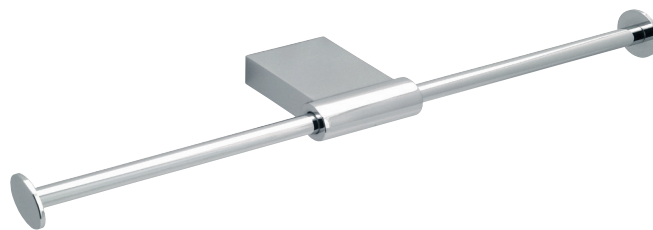

ZP15-64-LH

Toilet paper holder

F21

ZP15-64P-LH

 Toilet paper holder with swivel rod

ZP15-69

Double toilet paper holder

F21

ZP15-80

Single robe hook

F21

ZP15-81

Double robe hook

F21

ZP15 SERIES

Dimensions
in millimeters