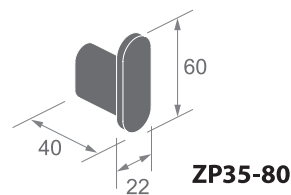

Dimensions
in millimeters

ZP33 SERIES

Finishes:

F21, F91~F102,
F91T~ F108T,
PVD (by request)

ZP33-20

Towel bar

F93

F21