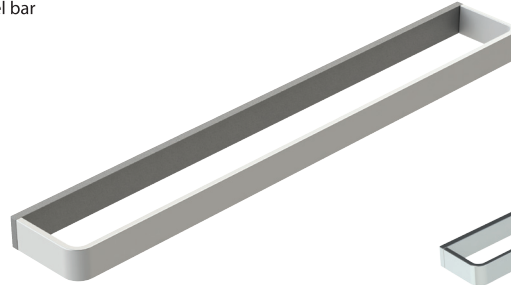

Dimensions
in millimeters

ZP32 SERIES

Finishes:

F21, F91~F102,
F91T~ F108T, C02,
C04, C05

ZP32-20

Towel bar

C02

F21