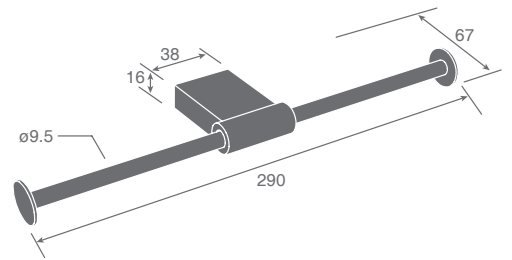

ZP15-80

Single robe hook

F21

ZP15-81

Double robe hook

F21

ZP15 SERIES

Dimensions
in millimeters