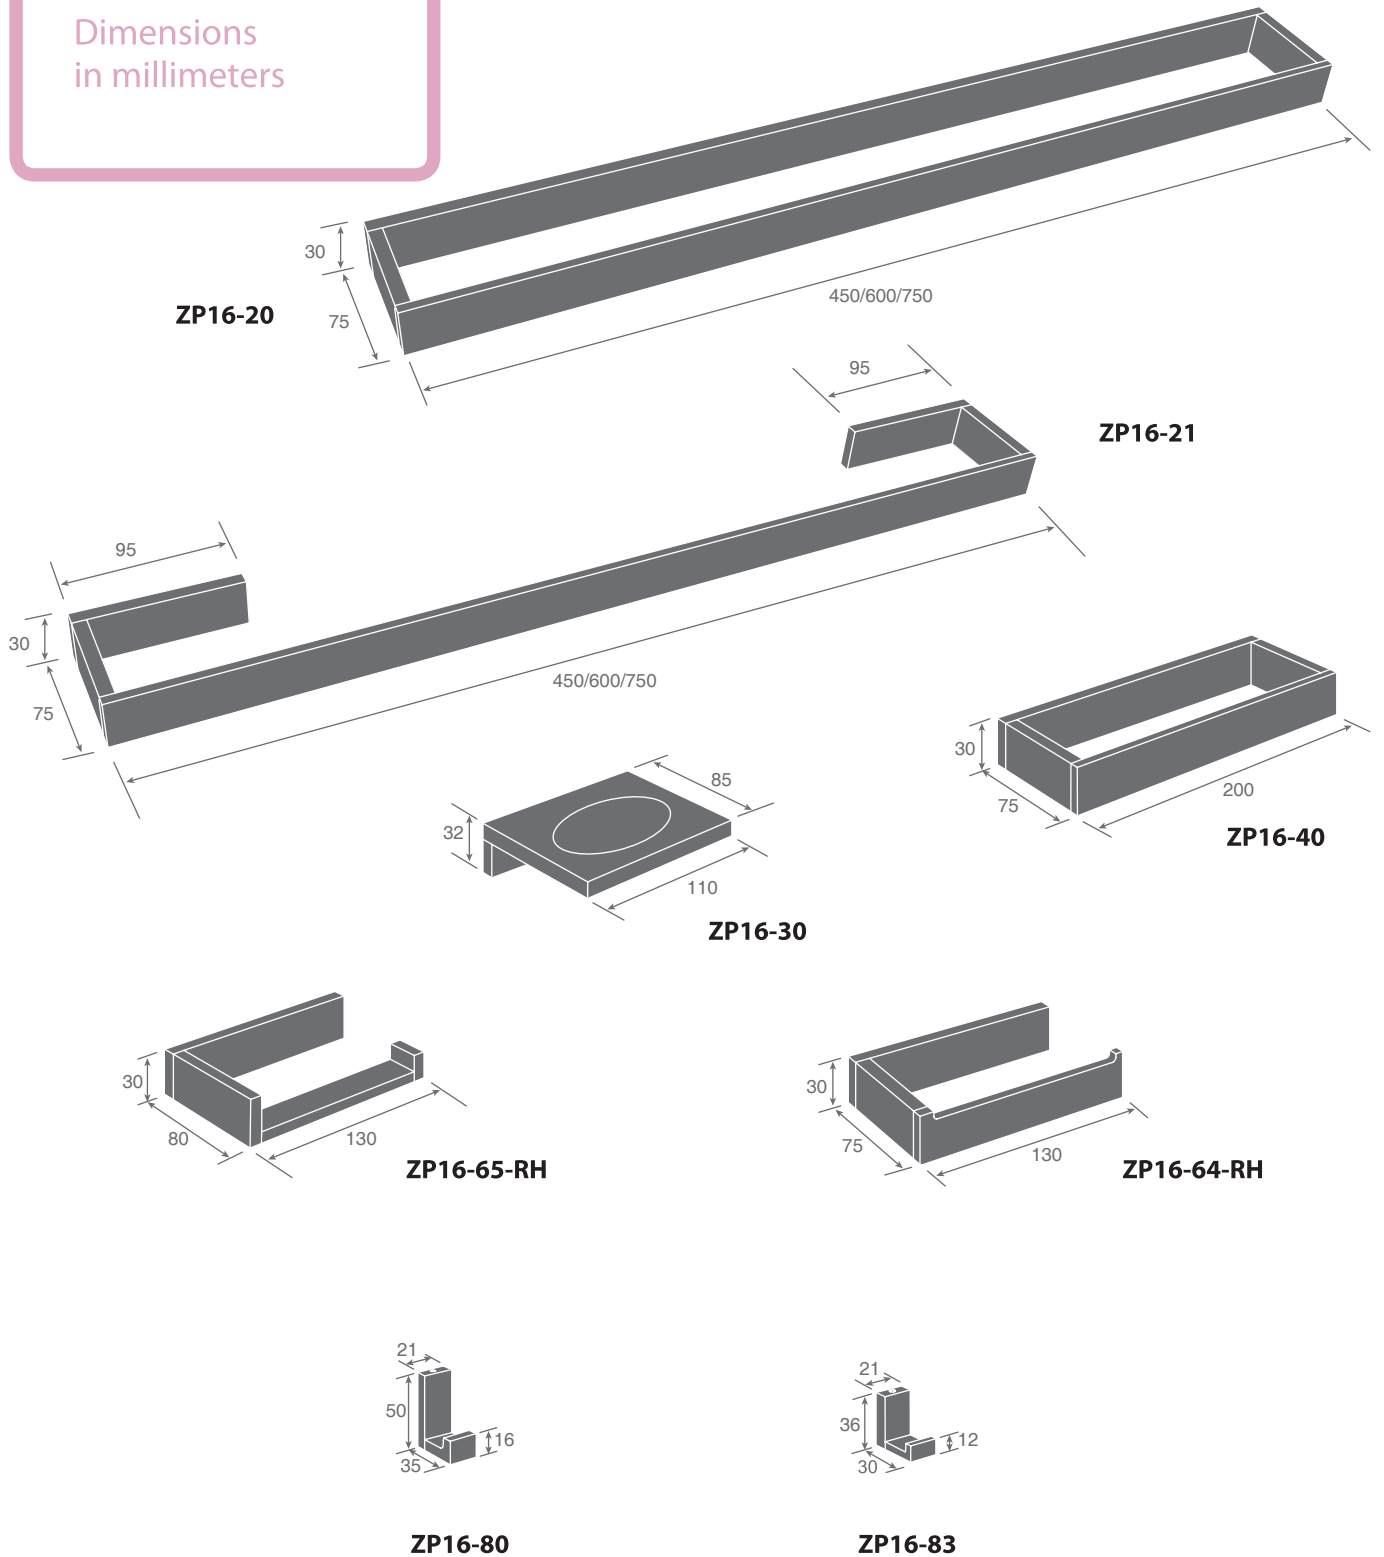

Dimensions
in millimeters

ZP15 SERIES

Finishes:

F21, F91~F102,
F91T~ F108T

ZP15-20

Towel bar

F21

ZP15-24