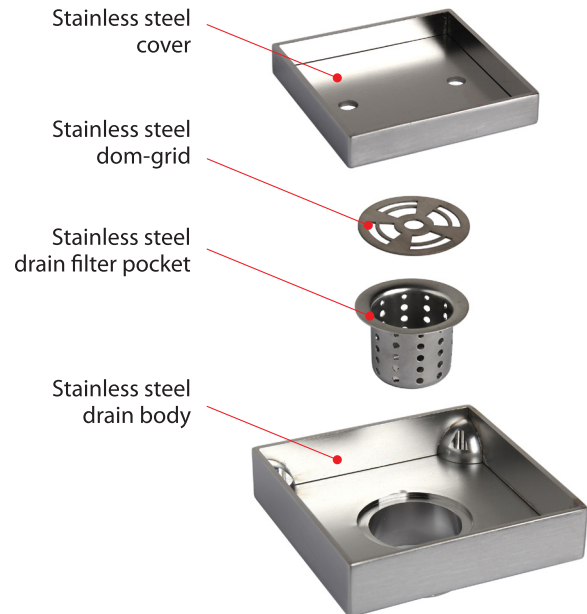

MS-022

Floor Drain

Finishes:
F24, F91~F102,
F91T~F108T

MS-022

F91T