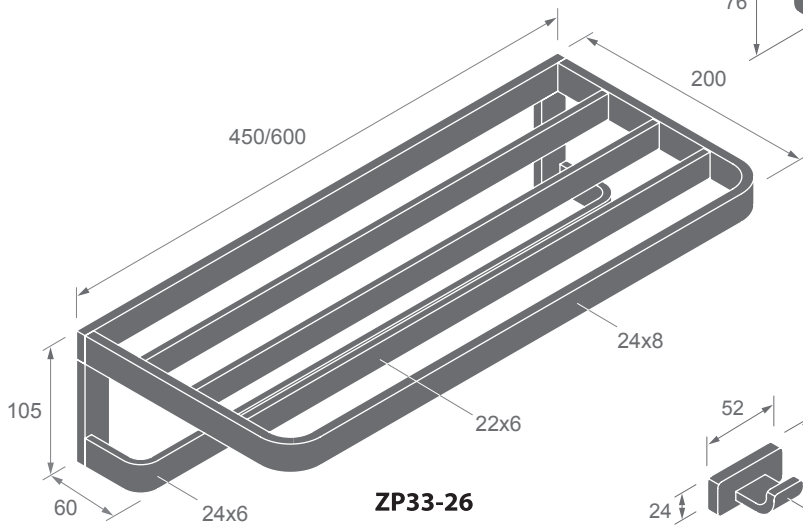

Dimensions
in millimeters

ZP32 SERIES

Finishes:

F21, F91~F102,
F91T~ F108T, C02,
C04, C05

ZP32-20

Towel bar

C02

F21