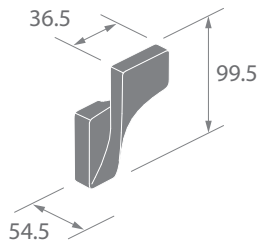

Dimensions
in millimeters

MS-022

MS-023

Single Robe Hook

Finishes:
F91~F102, F91T~F108T,

MS-023

MS-023

MS-024