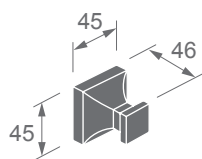

ZP23 SERIES

Dimensions
in millimeters

ZP23-80

ZP23-83