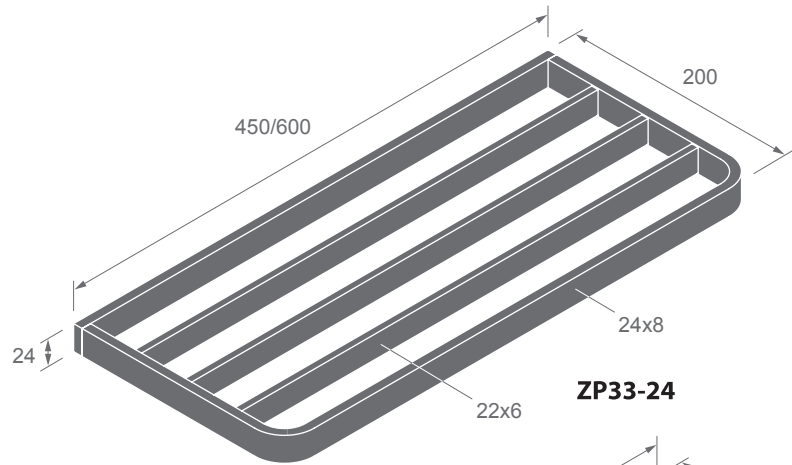

Dimensions
in millimeters

ZP32 SERIES

Finishes:

F21, F91~F102,
F91T~ F108T, C02,
C04, C05

ZP32-20

Towel bar

C02

F21